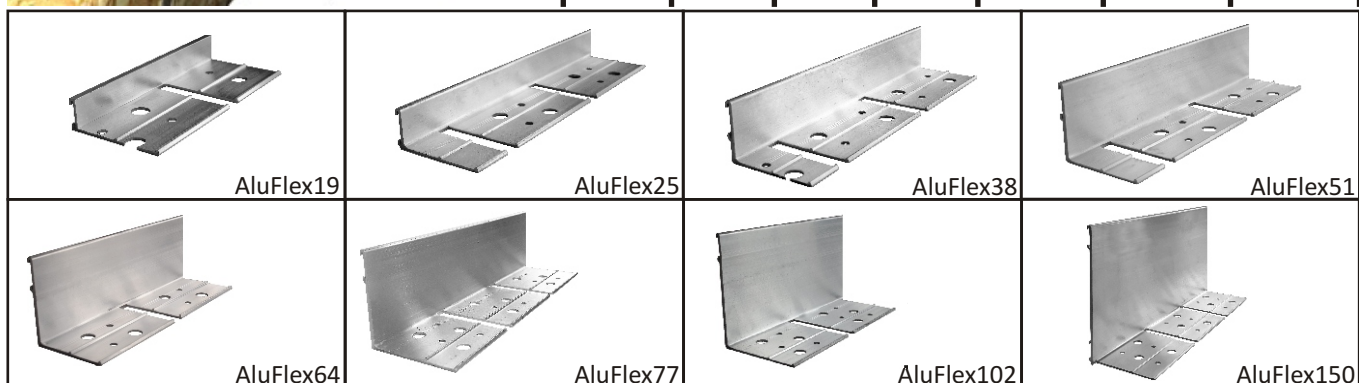

19mm | 25mm | 38mm | 50mm | 64mm | 77mm | 100mm | 150mm

<b>AluFLEX</b>	<b>AF19</b>	<b>AF25</b>	<b>AF38</b>	<b>AF51</b>	<b>AF64</b>	<b>AF77</b>	<b>AF102</b>	<b>AF150</b>
<b>Code</b>	AF19	AF25	AF38	AF51	AF64	AF77	AF102	AF150
<b>Dimensions HxW in mm</b>	19x59	25x57	38x57	51x57	64x57	77x75	102x76	150x76
<b>Thickness in mm</b>	3,0	3,5	3,5	3,5	3,5	3,5	3,5	4,0
<b>Weight in kg/m</b>	0,37	0,46	0,57	0,68	0,80	1,00	1,23	1,72
<b>Material</b>	Aluminium alloy T6 6063							

**Length in cm**  
Delivery of all lengths on customer request up to max. 6m.  
Standard lengths in cm: 115/200/250/300/400/500 / 600cm (+/- 10mm)

**Package**  
For the retail and DIY markets, we supply inexpensive customized display packaging.  
POS solutions are also available for all products.

**Colors**  
Anodic colors (Eloxal) in 6 colors; all RAL colors; **NEW**: CortenRost \* optics  
**NEW**: MagicLux \* Nocturnal without electric power; Demand the color chart !

<b>Accessories</b> 	<b>AF Joints Small</b> 15x2,5x70 mm	<b>AF Joints Big</b> 20x3,2x70 mm	<b>Connection of AluFlex with AF Joints</b> 	<b>Steel anchor</b> L: 250 mm 
	 AFJm	 AFJd		