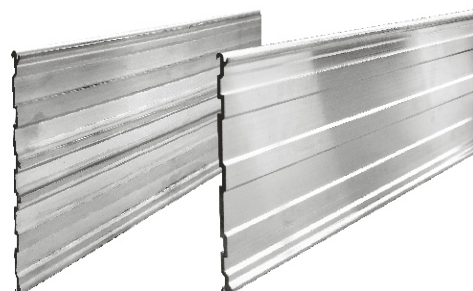

Telescopic-connection without screws

AluRite64

AluRite100

AluRite140

AluRite140 strong

AluRITE	AluRite64	AluRite100	AluRite140	AluRite140 strong
<b>Code</b>	AR64	AR100	AR140	AR140s
<b>Height</b>	64mm	101mm	140mm	140mm
<b>Thickness in mm</b>	3,2mm	3,2mm	3,5mm	4,5mm
<b>Weight in kg/m</b>	0,35kg/lfdm	0,53kg/lfdm	0,9kg/lfdm	1,25kg/lfdm
<b>Package</b>	For the retail and DIY markets, we supply inexpensive customized display packaging. POS solutions are also available for all products			
<b>Length in cm</b>	Delivery of all lengths on customer request up to max. 6m. Standard lengths in cm: 115/200/250/300/400/500 / 600cm (+/- 10mm)			
<b>Colors</b>	Anodic colors (Eloxal) in 6 colors; all RAL colors; <b>NEW:</b> CortenRost * optics <b>NEW:</b> MagicLux * Nocturnal without electric power; Demand the color chart!			
<b>Material</b>	Aluminium alloy T6 6063			
<b>FixingSet = Pocket and anchor</b> FixingSet for easy movement to the desired attachment point	<b>Steel anchors 250mm</b> 250mm length Alternative to AluAnchors	<b>Steel anchors strong</b> 350mm length	<b>Connector(Jointer) for AR100</b>  For connections without offset / overlap	<b>Connector(Jointer) for AR140</b> 80 mm  
<b>Art. Code</b>	A-AR PA-AR100 PA-AR140	StA250 StA350s	J-AR100 J-AR100	W90-AR100 W270-AR100 W90-AR140 W270-AR140

Tree borders "Round"

Ø30, 50, 75, 115 cm

Tree borders "Quadrat"

from 50 x 50, to 300 x 300 cm